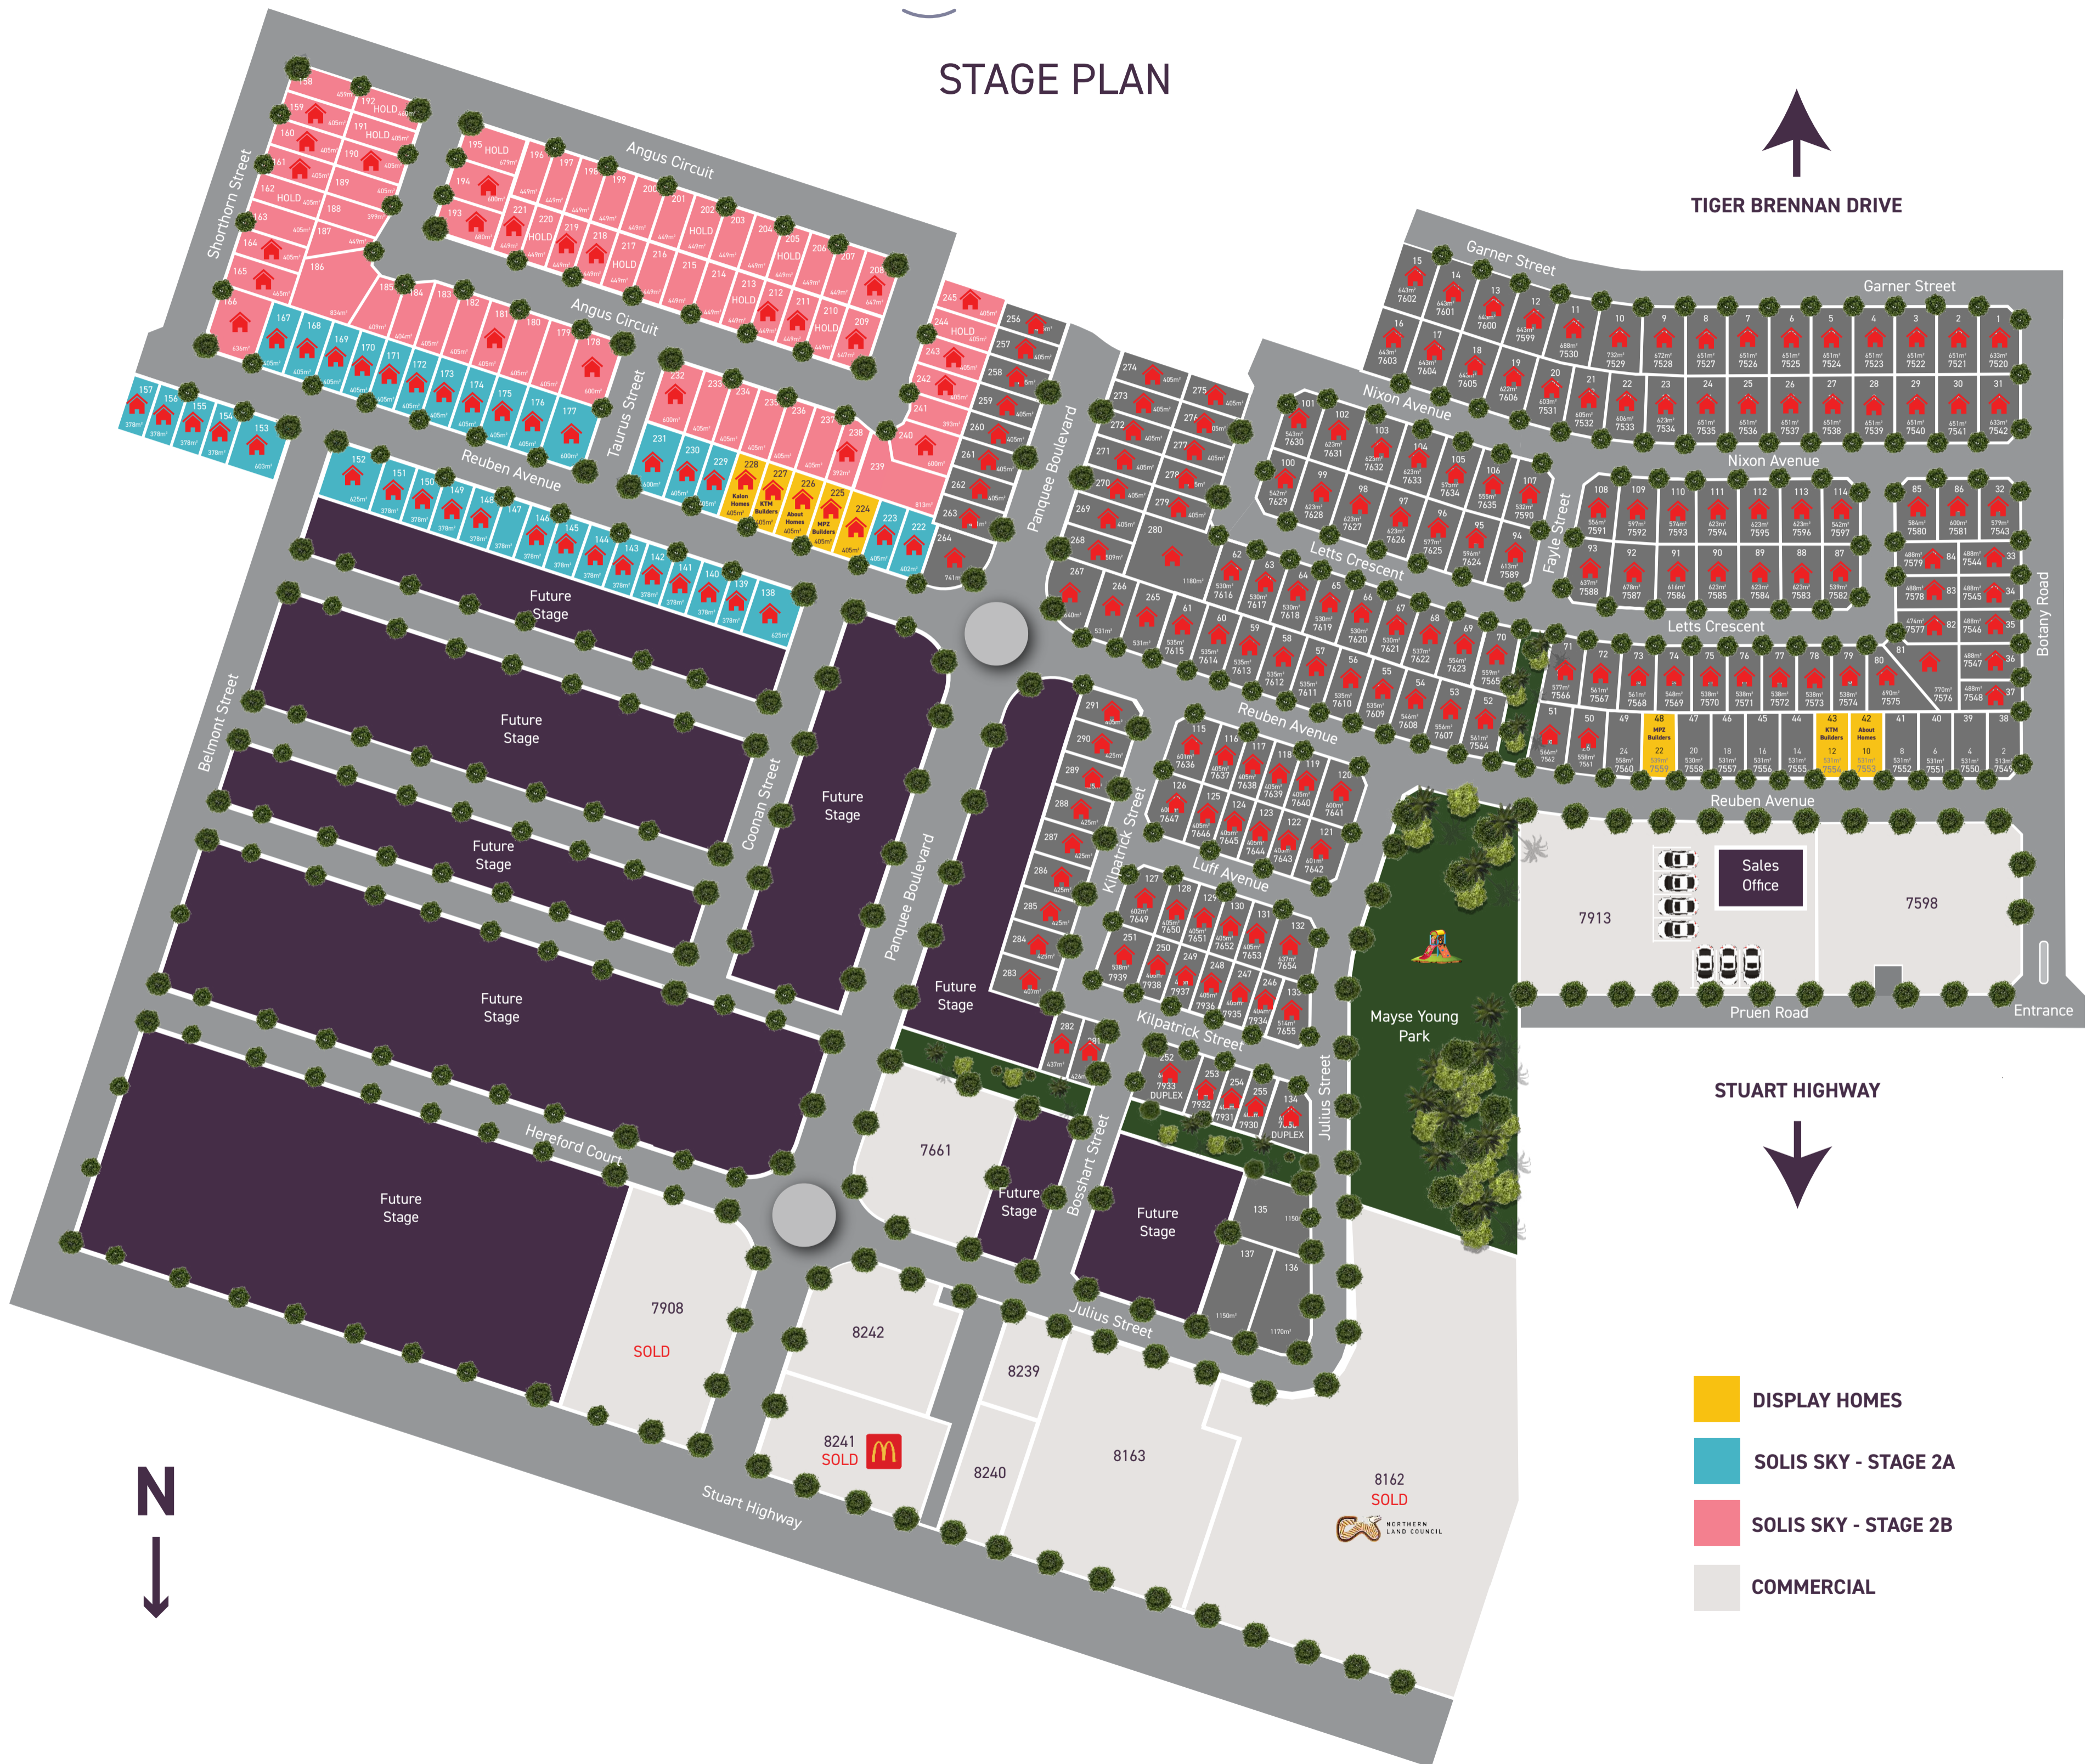

STAGE PLAN

TIGER BRENNAN DRIVE

STUART HIGHWAY

- DISPLAY HOMES
- SOLIS SKY - STAGE 2A
- SOLIS SKY - STAGE 2B
- COMMERCIAL

*Please note Halikos Developments Pty Ltd gives no warranty as to the accuracy of the information provided which is subject to change and does not accept any liability for any error or discrepancy in that information. The information in this document is provided for illustrative purposes only to reflect possible visions for the development.