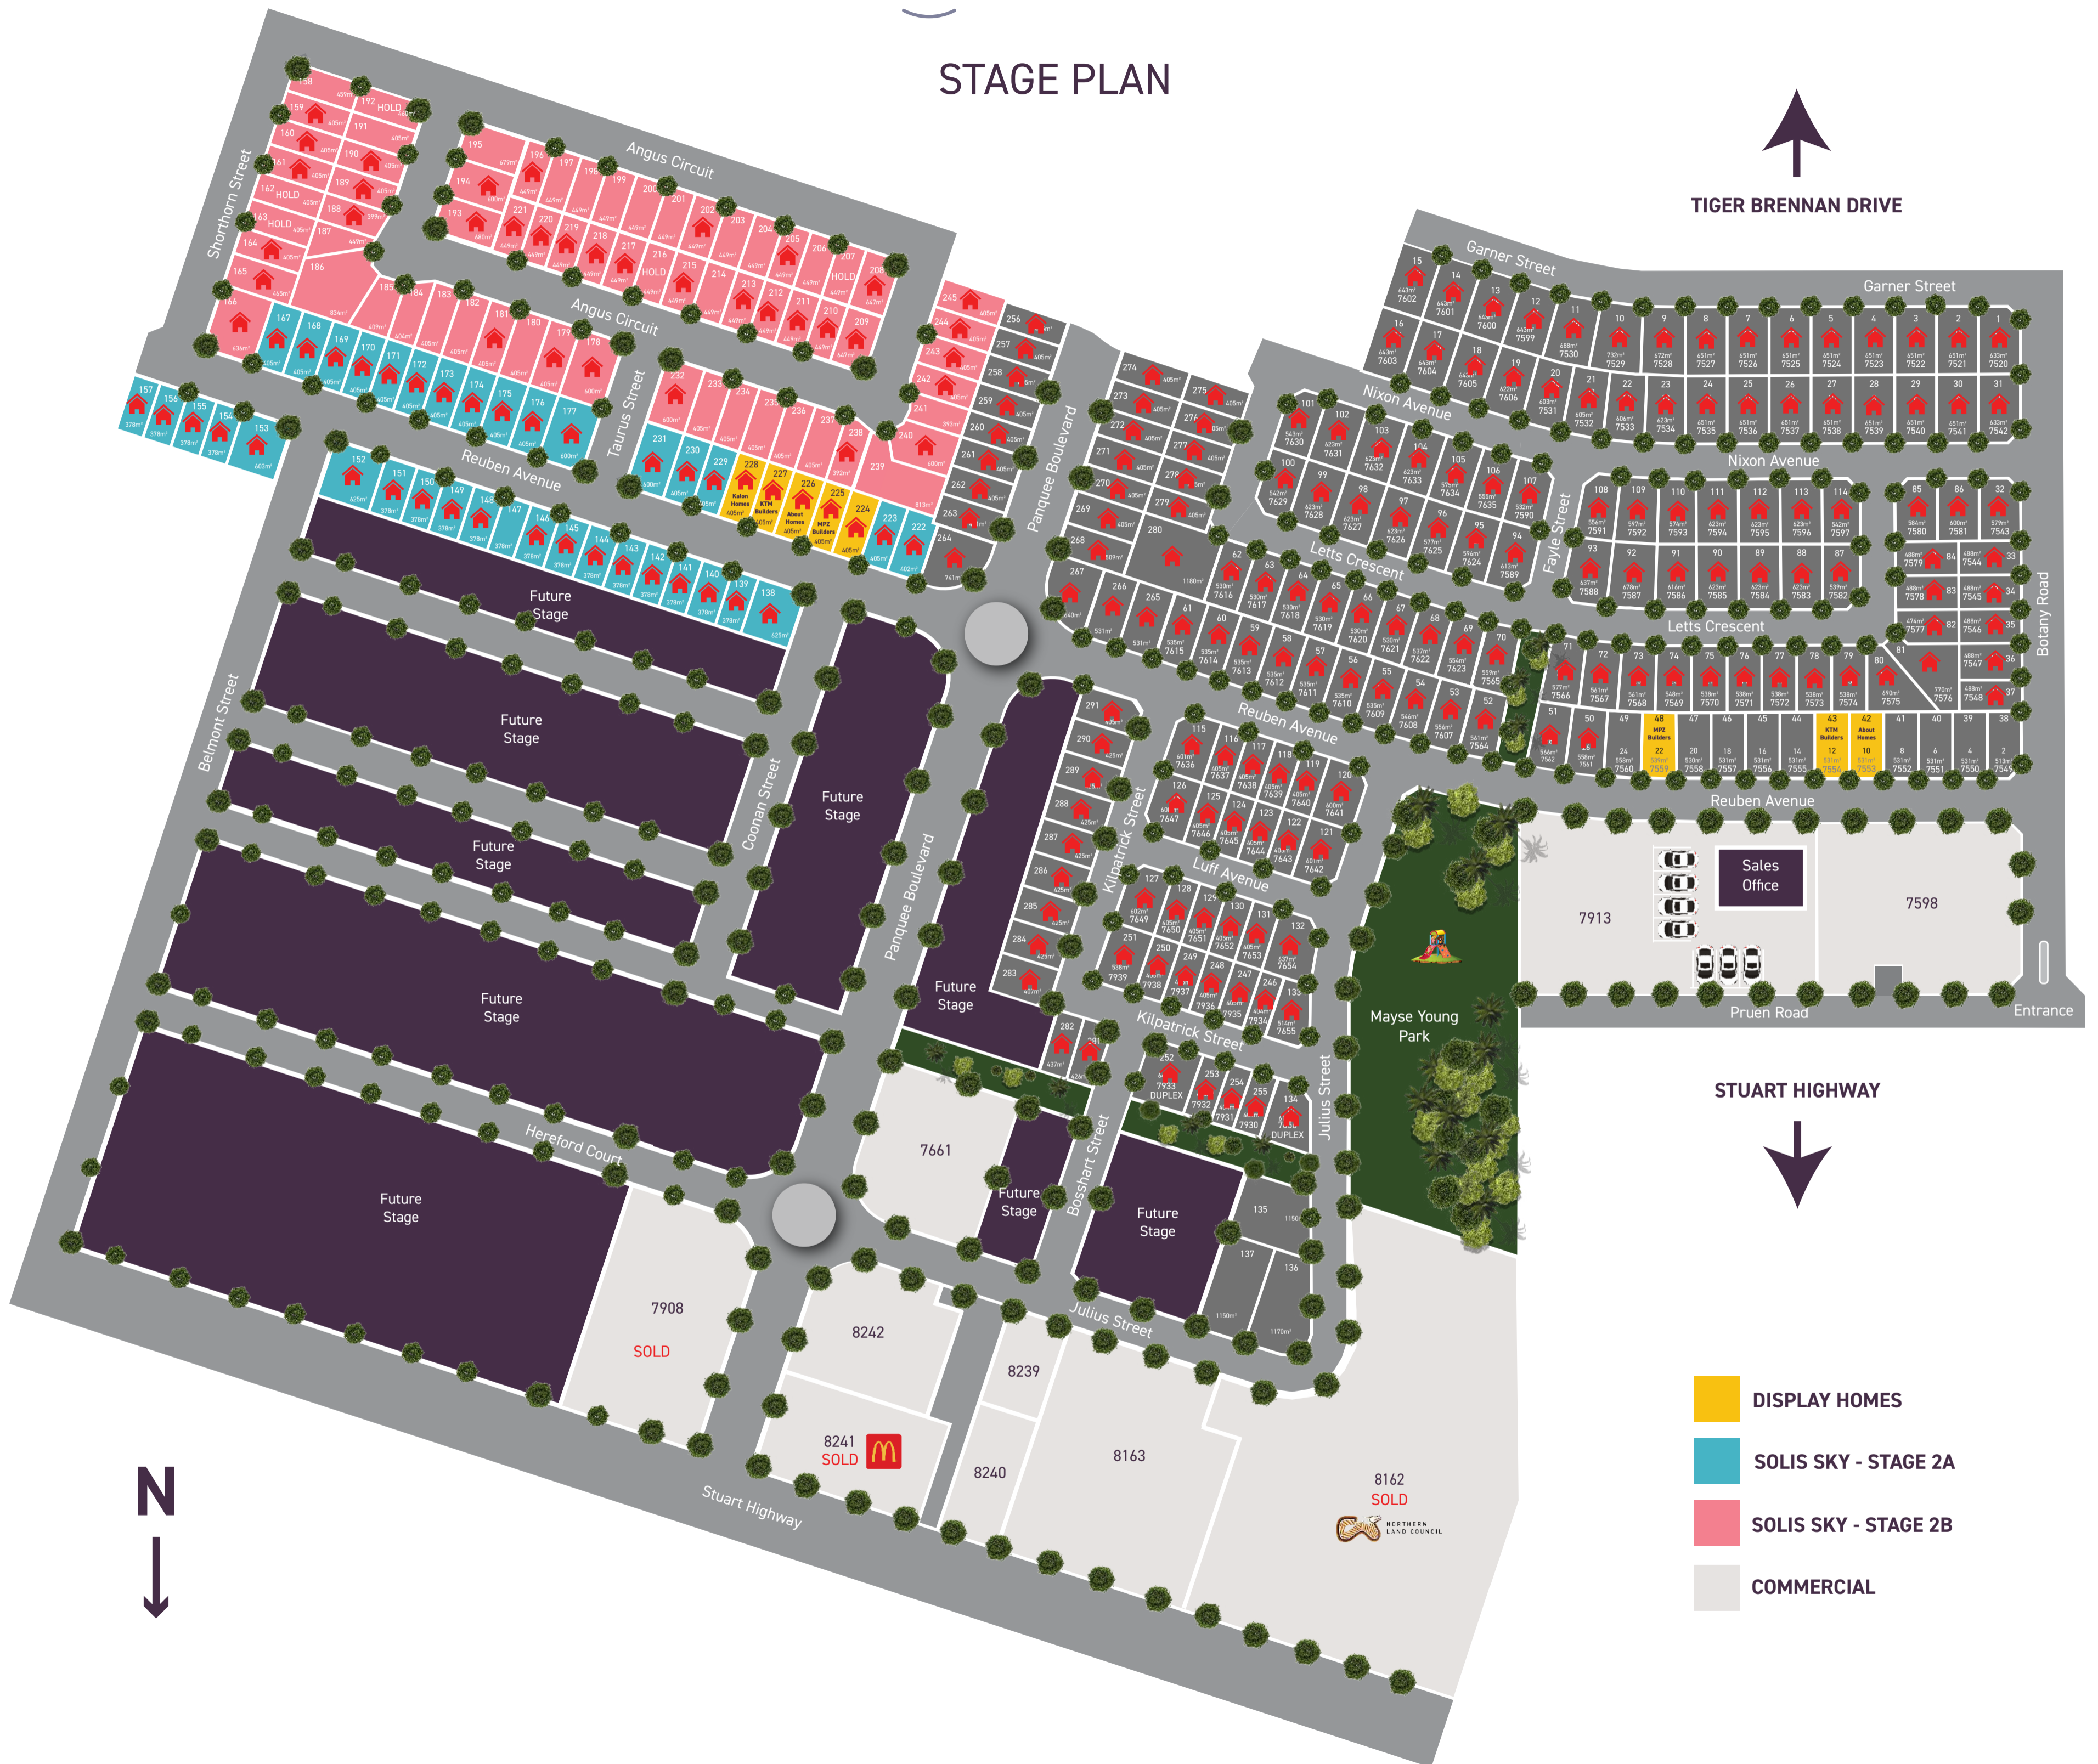

STAGE PLAN

TIGER BRENNAN DRIVE

STUART HIGHWAY

- DISPLAY HOMES
- SOLIS SKY - STAGE 2A
- SOLIS SKY - STAGE 2B
- COMMERCIAL

*Please note DCOH Pty Ltd gives no warranty as to the accuracy of the information provided which is subject to change and does not accept any liability for any error or discrepancy in that information. The information in this document is provided for illustrative purposes only to reflect possible visions for the development.