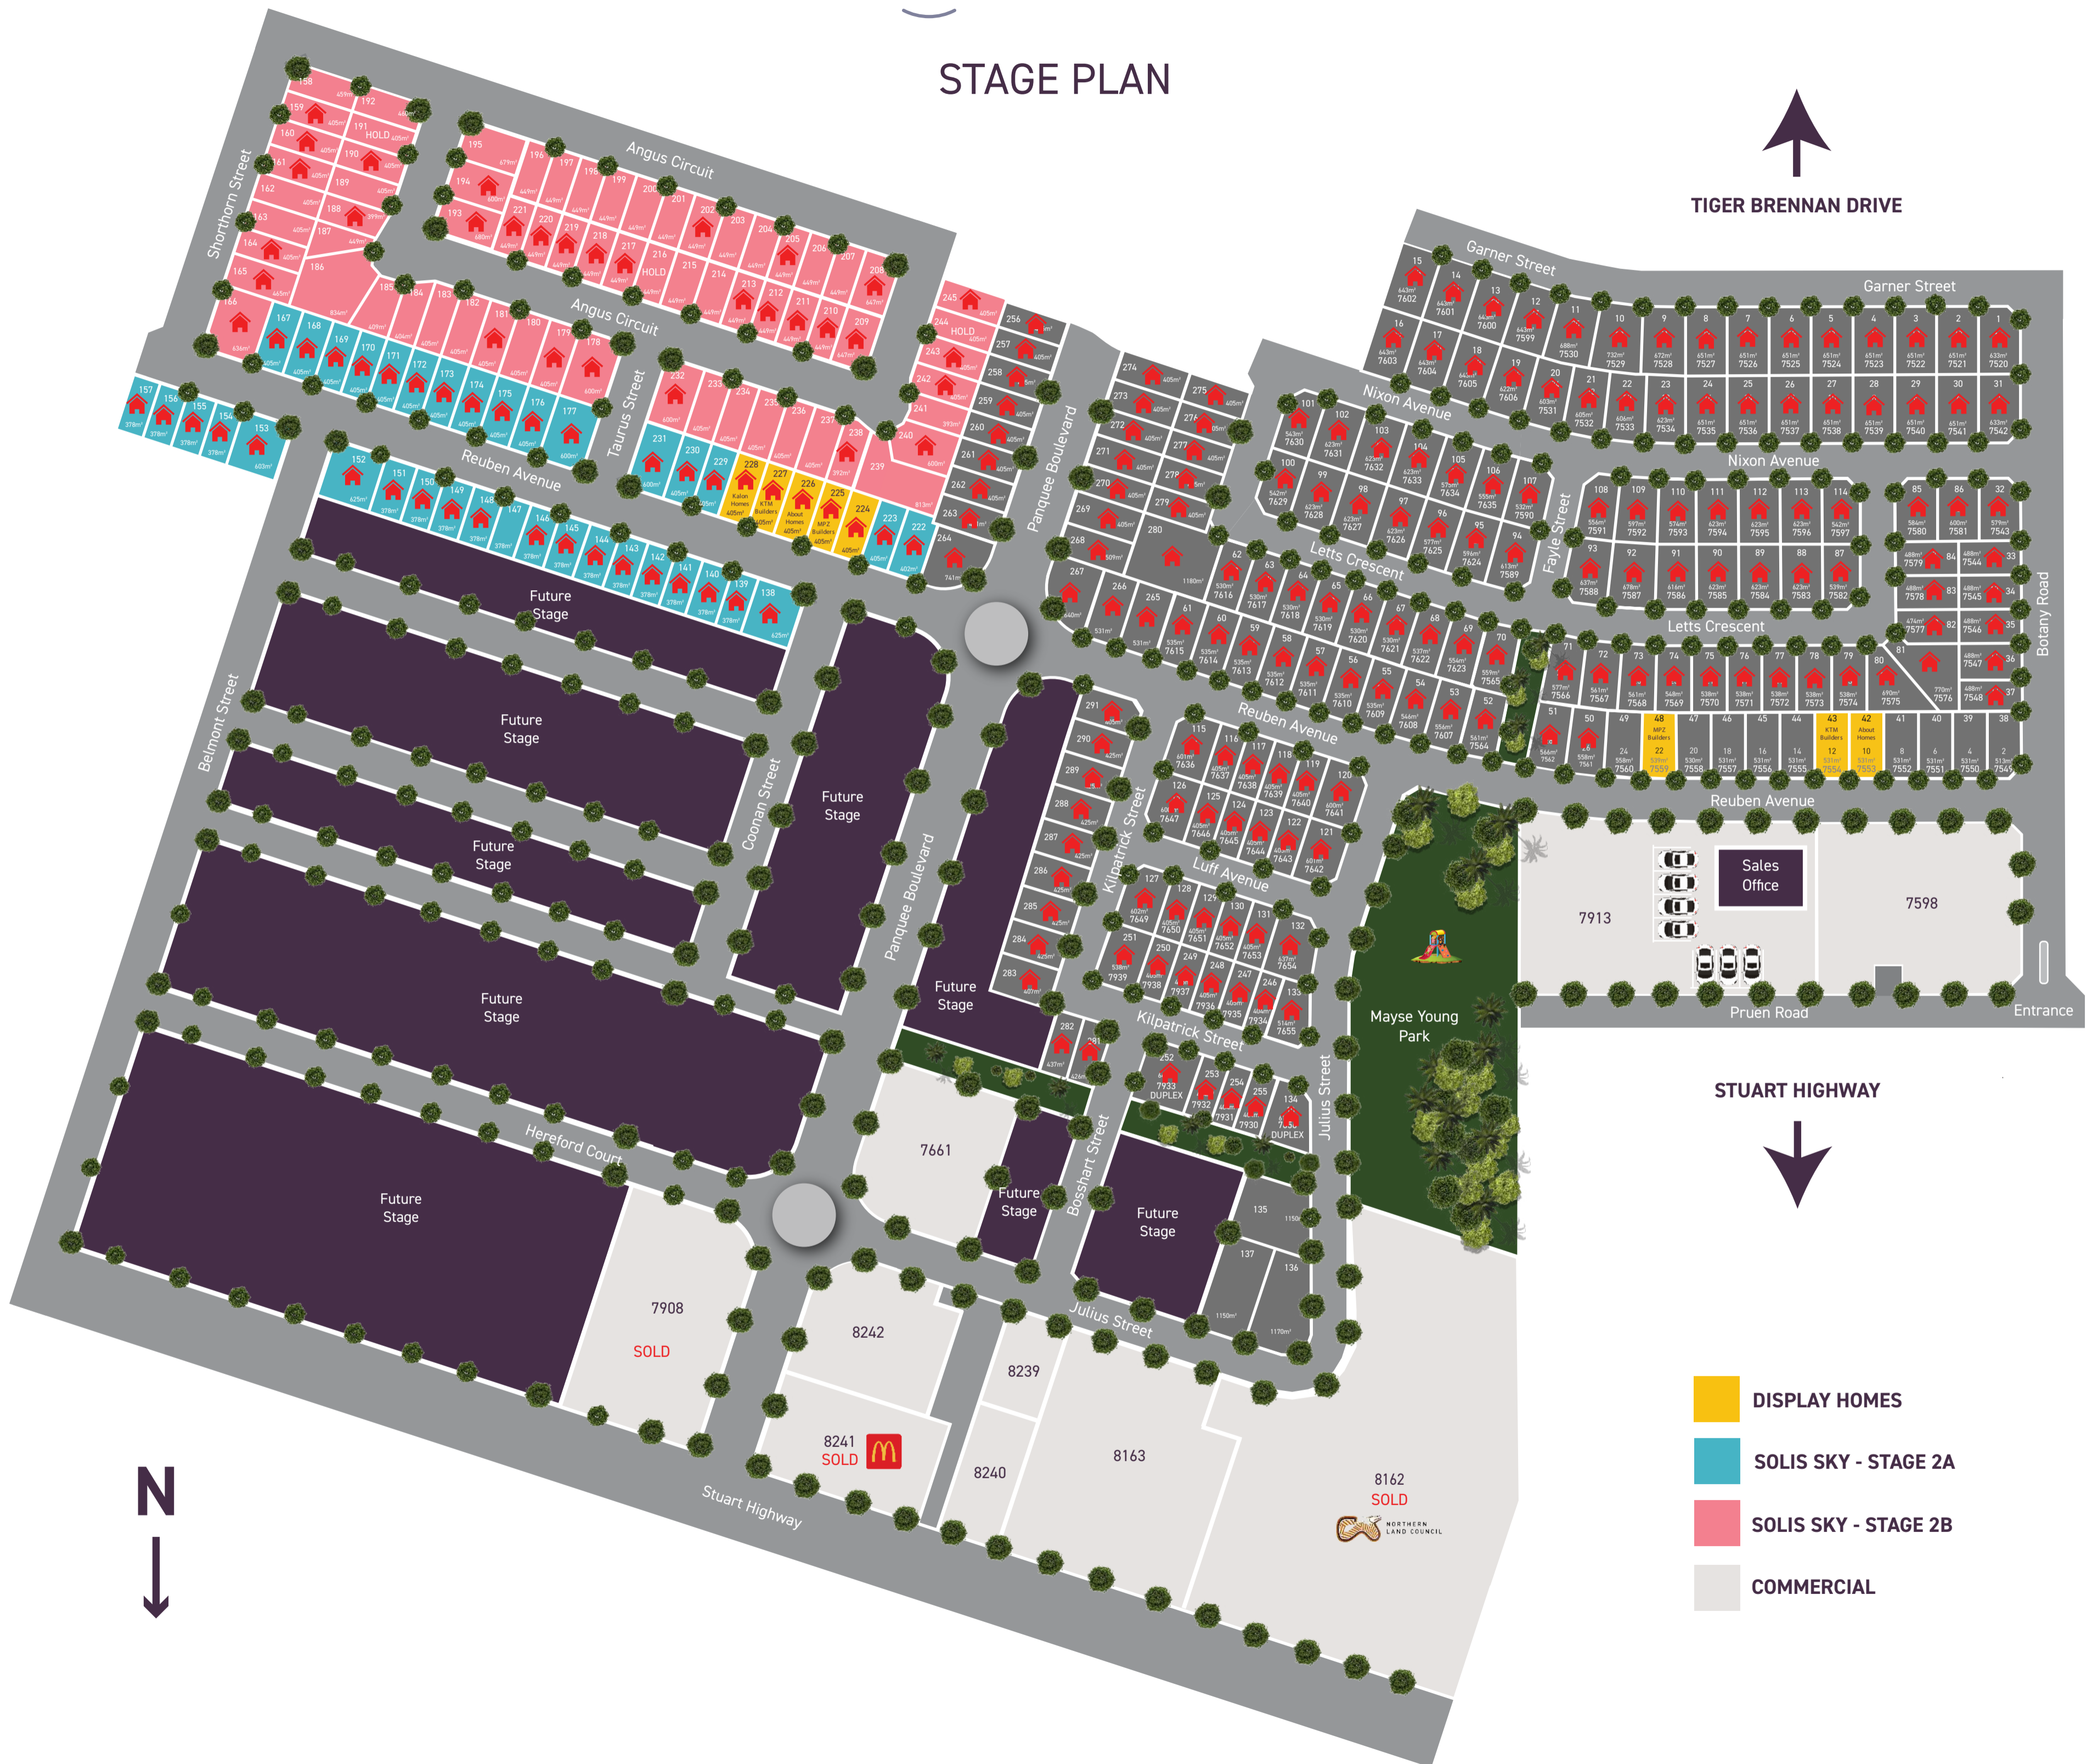

## STAGE PLAN

TIGER BRENNAN DRIVE

STUART HIGHWAY

- DISPLAY HOMES
- SOLIS SKY - STAGE 2A
- SOLIS SKY - STAGE 2B
- COMMERCIAL

\*Please note Halikos Developments Pty Ltd gives no warranty as to the accuracy of the information provided which is subject to change and does not accept any liability for any error or discrepancy in that information. The information in this document is provided for illustrative purposes only to reflect possible visions for the development.