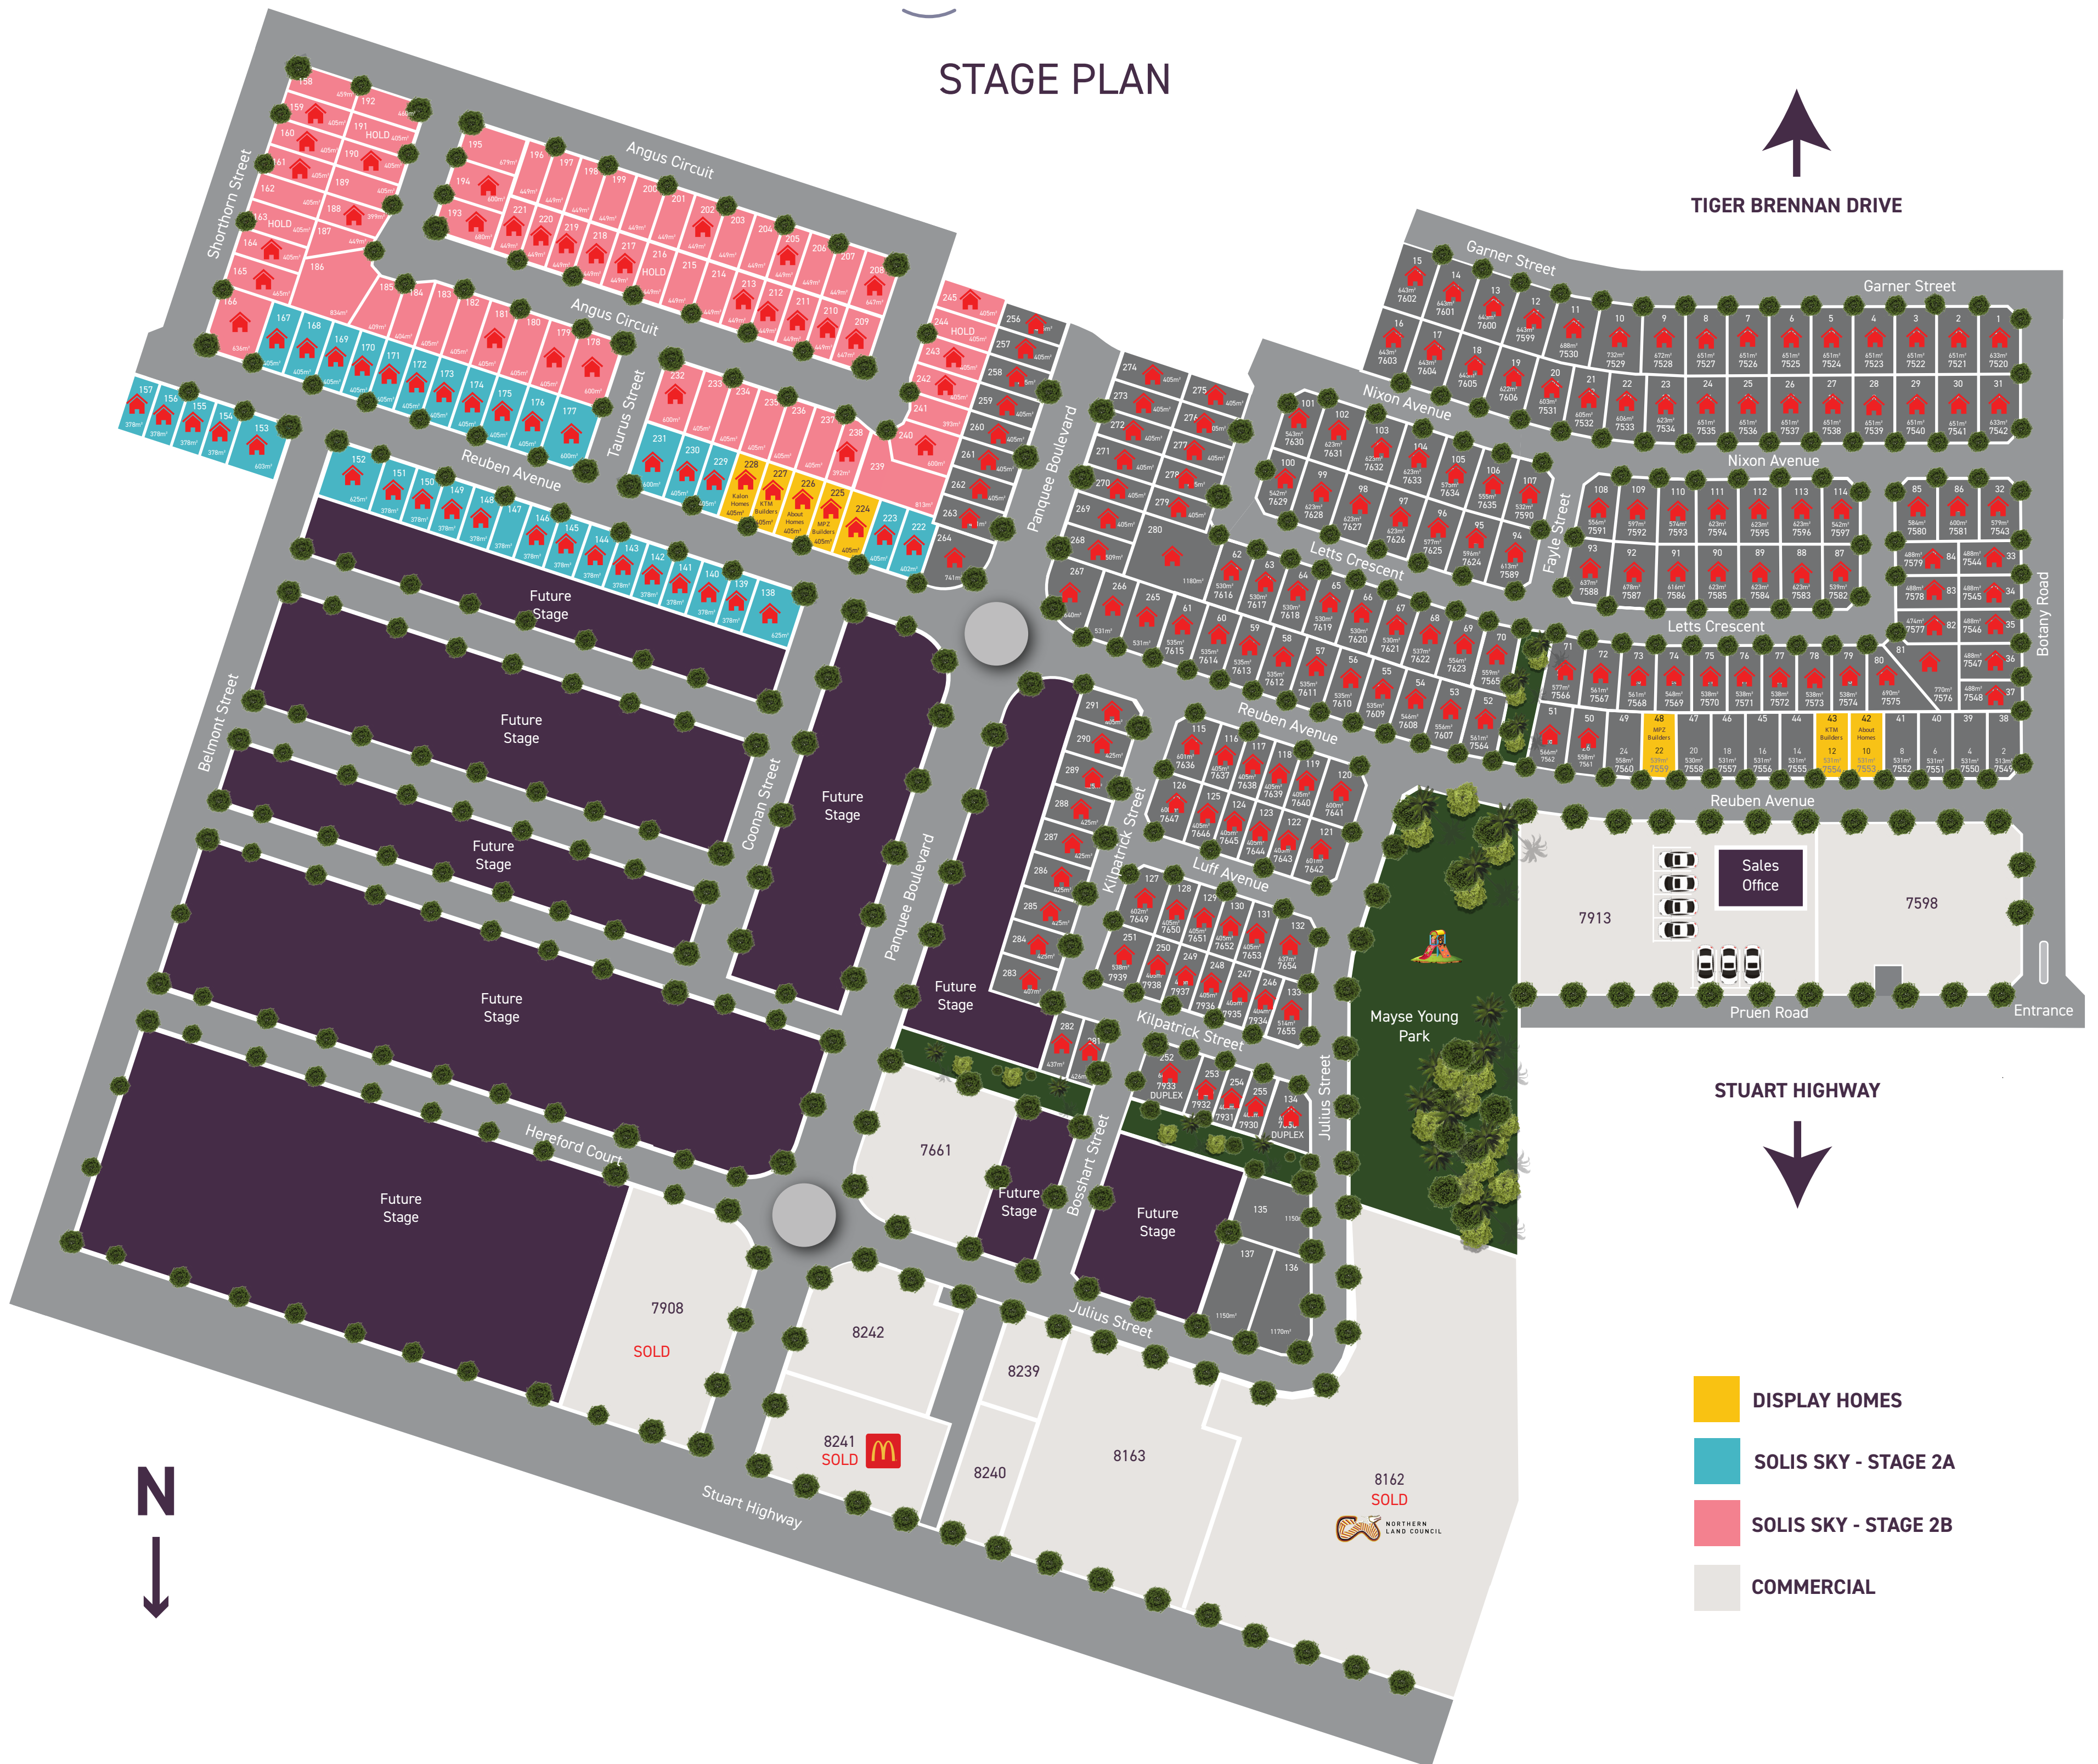

## STAGE PLAN

TIGER BRENNAN DRIVE

STUART HIGHWAY

- DISPLAY HOMES
- SOLIS SKY - STAGE 2A
- SOLIS SKY - STAGE 2B
- COMMERCIAL

\*Please note Halikos Developments Pty Ltd gives no warranty as to the accuracy of the information provided which is subject to change and does not accept any liability for any error or discrepancy in that information. The information in this document is provided for illustrative purposes only to reflect possible visions for the development.