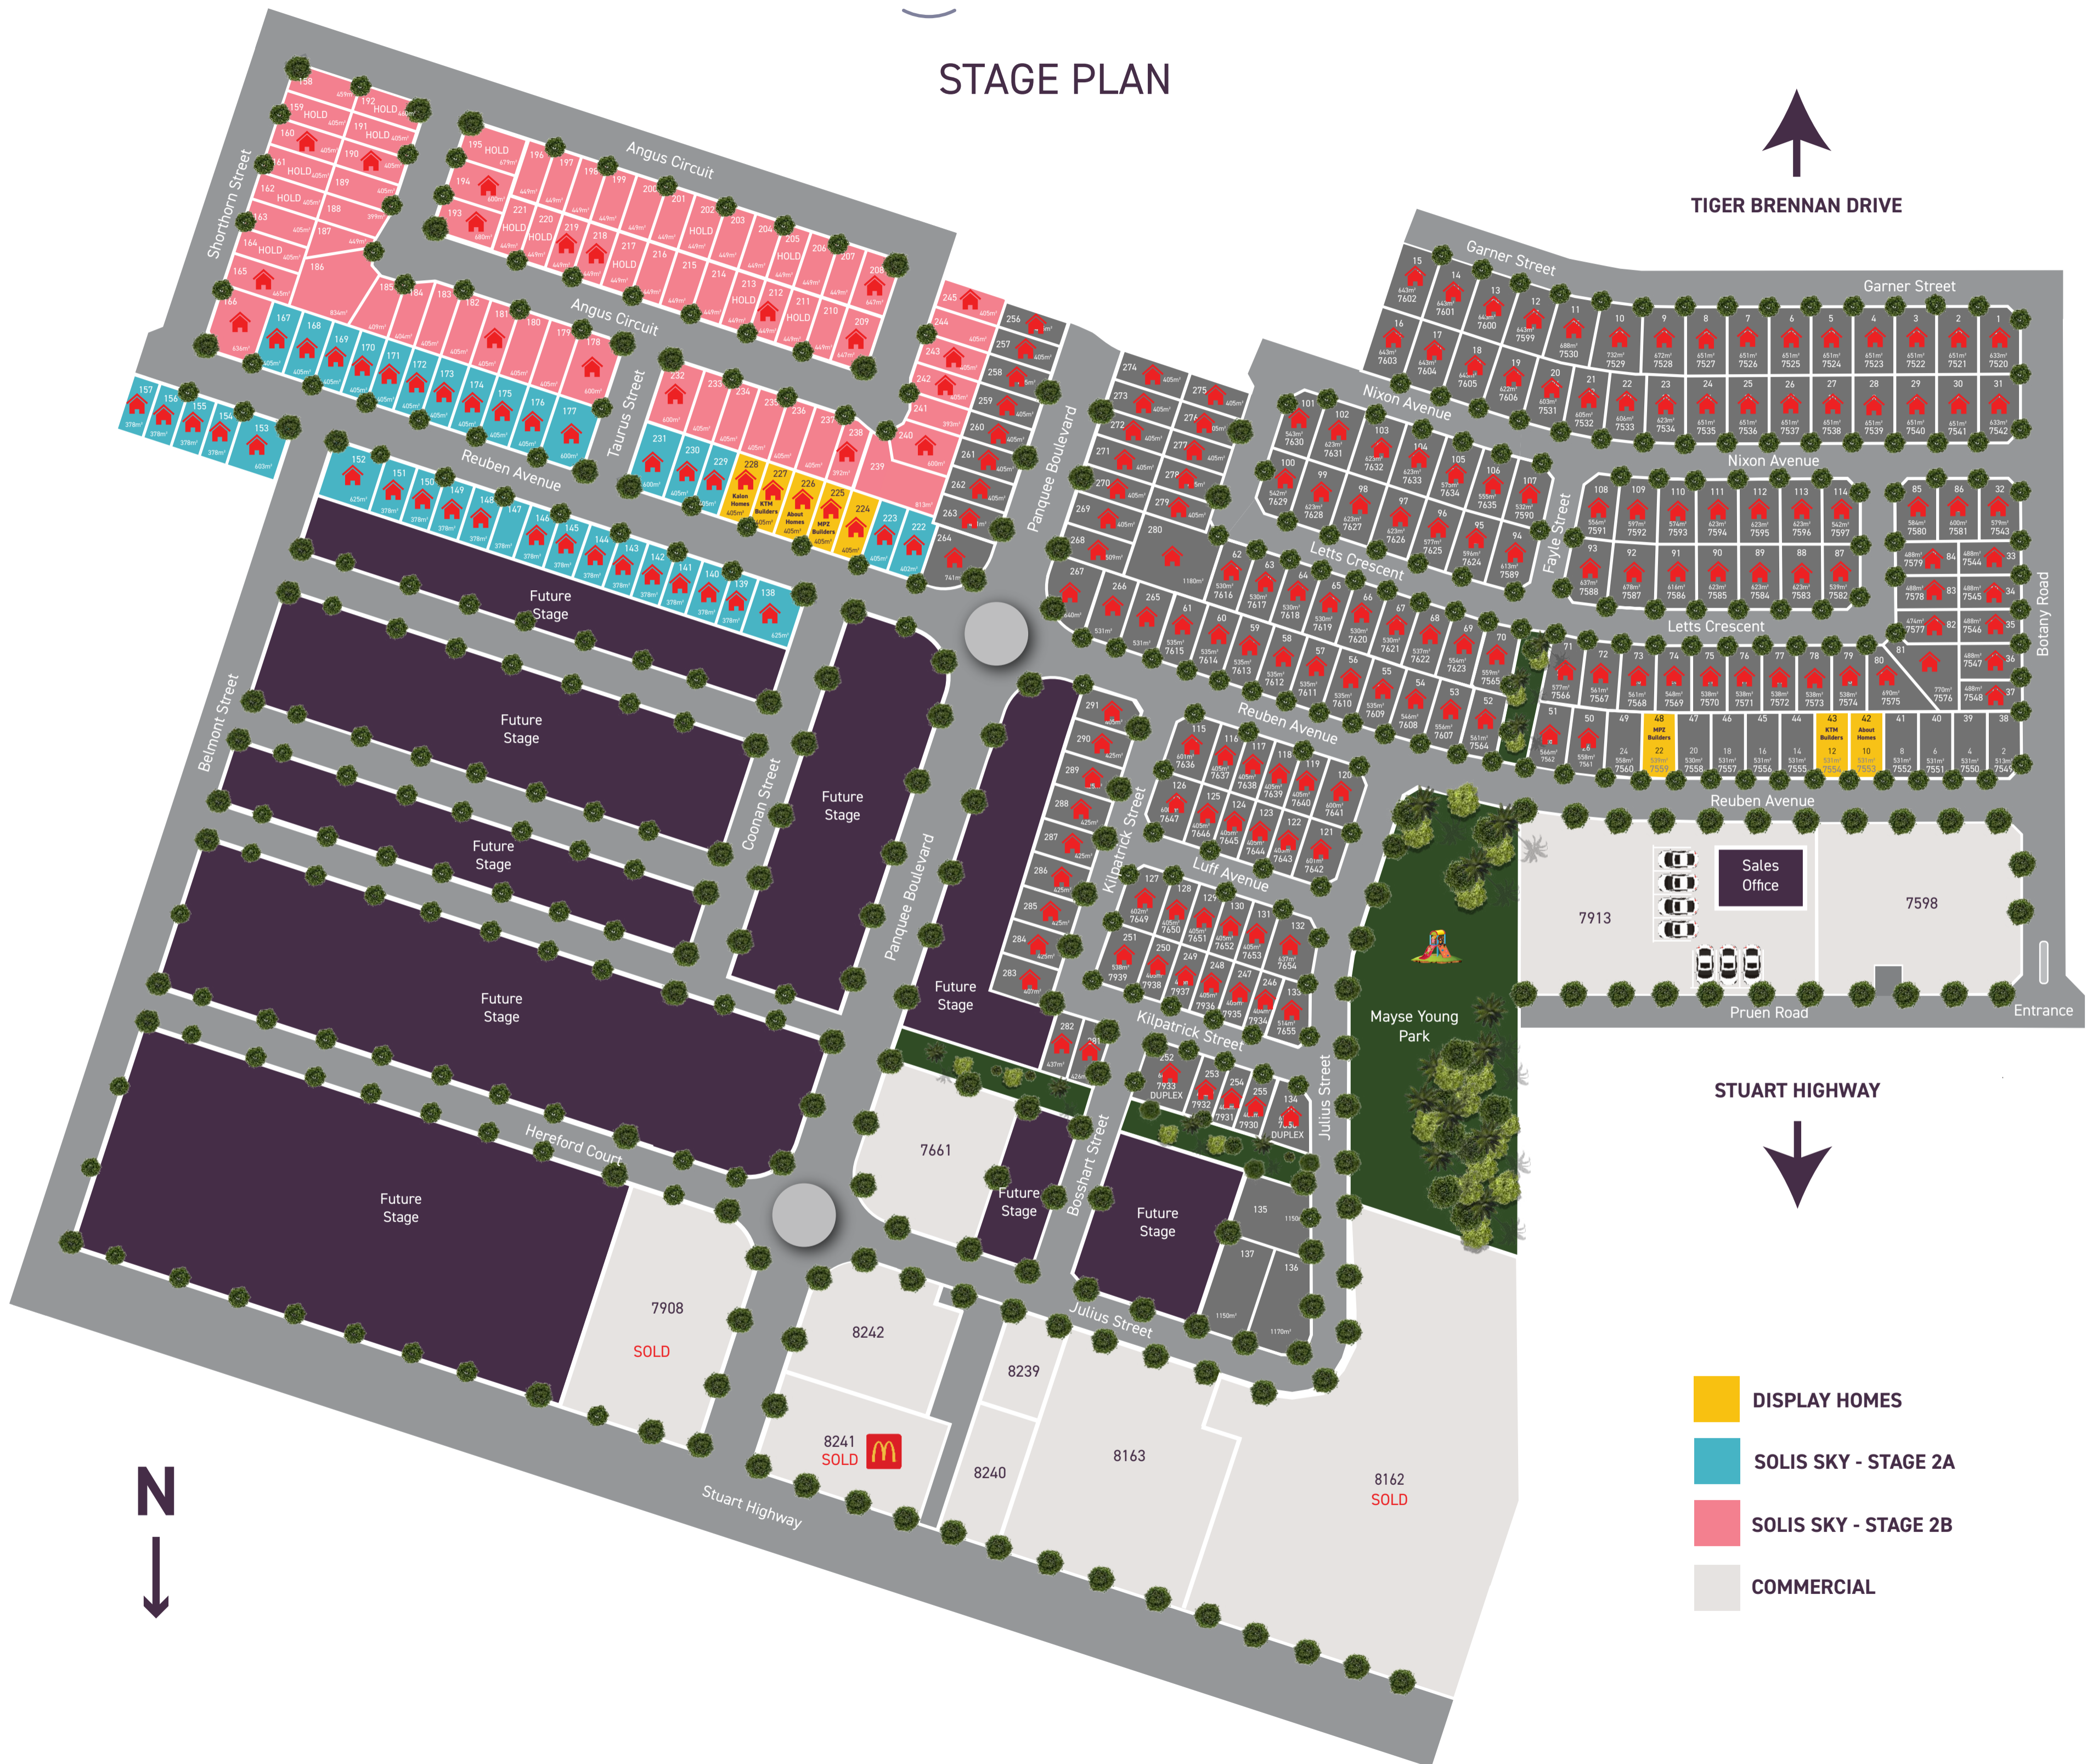

STAGE PLAN

TIGER BRENNAN DRIVE

STUART HIGHWAY

- DISPLAY HOMES
- SOLIS SKY - STAGE 2A
- SOLIS SKY - STAGE 2B
- COMMERCIAL

*Please note Halikos Developments Pty Ltd gives no warranty as to the accuracy of the information provided which is subject to change and does not accept any liability for any error or discrepancy in that information. The information in this document is provided for illustrative purposes only to reflect possible visions for the development.